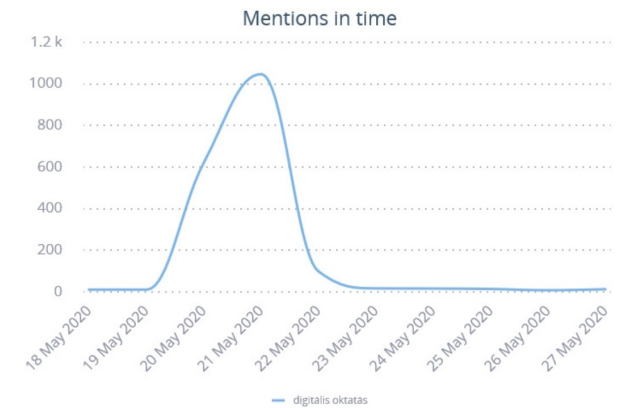

Screenshots from Miro of selected key time frames showing peaks in social media activity and corresponding media event.

Data Event 1 (first wave): 12-20 March, 2020
Government Announces schools to close

Data Event 2 (first wave): 20-28 March, 2020
News article - parents are angry!

Angry parents, 168ora.hu, 59 reactions, 20 comments (more on their own website), 24 shares

Resolve

Annamaria Neag 10 Sep, 19:37
Link to article:
<https://www.facebook.com/168ora/posts/10158238216697048>

Data Event 3 (first wave): 18-27 May, 2020
Repurposing the dough board - remote teaching in the everyday

Dough kneading board with paint - remote teaching for educators, noklapja.hu (46 likes, 28 shares, 3 comments on FB)