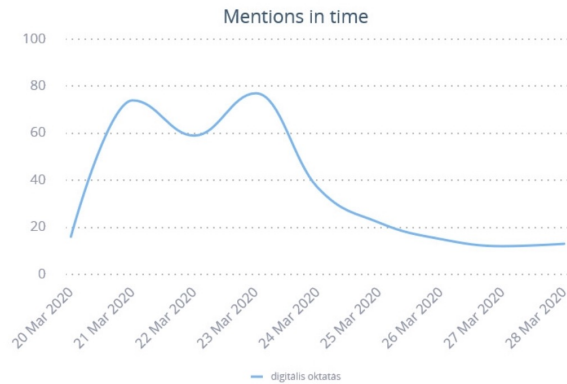

Screenshots from Miro of selected key time frames showing peaks in social media activity and corresponding media event.

Data Event 1 (first wave): 12-20 March, 2020
Government Announces schools to close

Belly event, 444.hu, 289 reactions, 41 comments, 22 shares

Resolve

Annamaria Neag 10 Sep, 19:06
Link to the article:
https://www.facebook.com/490030231058740/posts/3063352337059837?comment_id=3063607877034283

Data Event 2 (first wave): 20-28 March, 2020
News article - parents are angry!

Angry parents, 168ora.hu, 59 reactions, 20 comments (more on their own website), 24 shares

Resolve

Annamaria Neag 10 Sep, 19:37
Link to article:
<https://www.facebook.com/168ora/posts/10158238216697048>