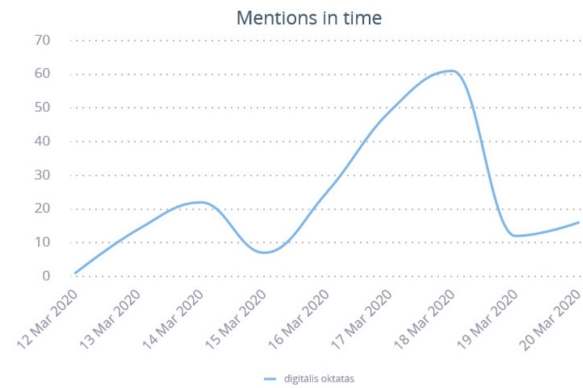

Screenshots from Miro of selected key time frames showing peaks in social media activity and corresponding media event.

Data Event 1 (first wave): 12-20 March, 2020
Government Announces schools to close

Belly event, 444.hu, 289 reactions, 41 comments, 22 shares

Resolve

Annamaria Neag 10 Sep, 19:06
Link to the article:
https://www.facebook.com/490030231058740/posts/3063352337059837?comment_id=3063607877034283

Data Event 2 (first wave): 20-28 March, 2020
News article - parents are angry!

Angry parents, 168ora.hu, 59 reactions, 20 comments (more on their own website), 24 shares

Resolve

Annamaria Neag 10 Sep, 19:37
Link to article:
<https://www.facebook.com/168ora/posts/10158238216697048>